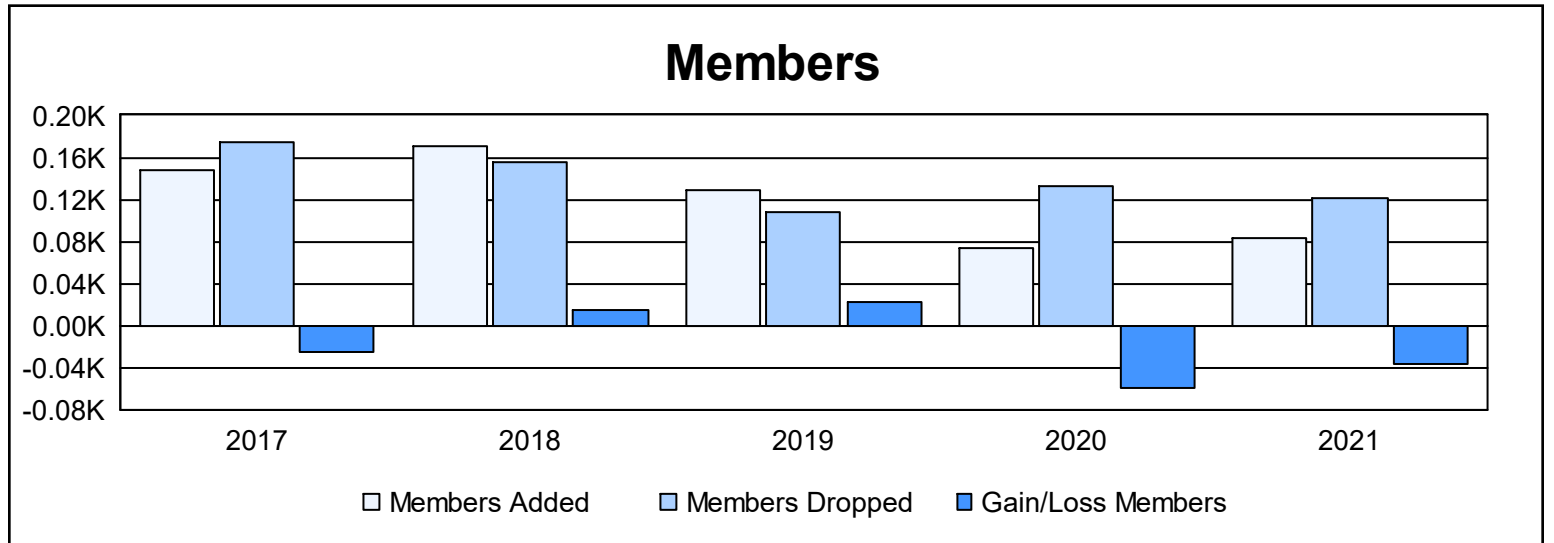

Year	New Clubs	Dropped Clubs	Gain/ Loss Clubs	New Members	Charter Members	Reinstate Members	Transfer Members	Total Member Added	Total Members Dropped	Gain/ Loss Members
2016-2017	0	3	-3	133	1	7	7	148	174	-26
2017-2018	1	0	1	137	25	3	5	170	155	15
2018-2019	0	0	0	123	2	0	4	129	107	22
2019-2020	0	0	0	61	3	3	7	74	133	-59
2020-2021	1	0	1	53	27	0	4	84	121	-37
<b>Average</b>	<b>0</b>	<b>1</b>	<b>0</b>	<b>101</b>	<b>12</b>	<b>3</b>	<b>5</b>	<b>121</b>	<b>138</b>	<b>-17</b>

### Membership Composition June 2021 Cumulative